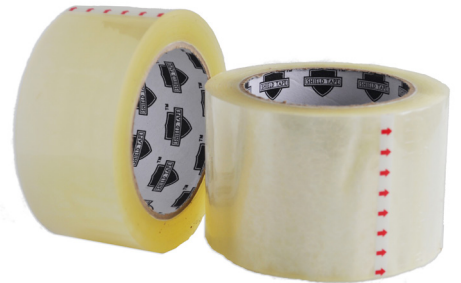

TAPE

**FREE
SHIPPING
ON ALL
INDUSTRIAL
TAPE!**

PACKING TAPE

Clear Acrylic Packing Tape - 2" & 3"

Available Mil 1.6, 1.75, 1.8, 1.9, 2.0, 2.3, 2.5

Hybrid Hotmelt/Acrylic Tape - 2" & 3"

Available Mil 1.4, 1.6, 1.75, 2.0

Hotmelt Packing Tape - 2" & 3"

Clear Hotmelt Packing Tape

*Available Mil 1.5, 1.6, 1.75,
1.9, 2.0, 2.5, 3.0*

Tan Hotmelt Packing Tape

Available Mil 1.6, 2.5

Tan Packing Tape - 2" & 3"

Available Mil 1.8, 2.0, 2.3

Tan Brown Machine Length Packing Tape

Available Mil 2.0

Acrylic Machine Length Tape - 2"

Available Mil 1.75, 2.0, 2.5

Hotmelt Machine Length Tape - 2" & 3"

Available Mil 1.75, 2.0, 2.5

TAPE

Printed Packing Tape - 2" & 3"

White Stop Signed
Fragile
Caution Printed
Available Mil 2.0

Colored Packing Tape - 2" & 3"

Available Mil 2.0

MASKING TAPE

Utility Grade Masking Tape - 1/2", 3/4", 1", 1 1/2", 2", 3"

Available Mil 5.0

Blue Masking Tape - 3/4", 1", 1 1/2", 2", 3"