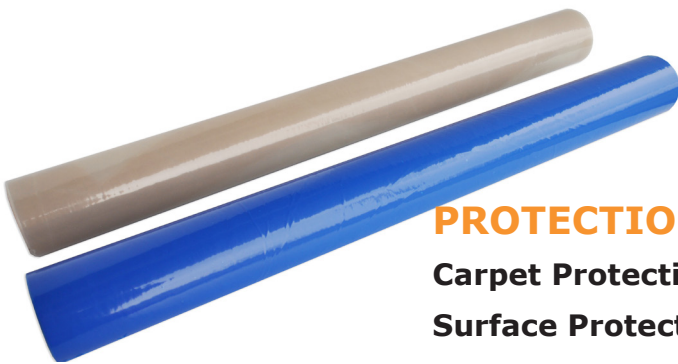

TAPE

DUCT TAPE

Utility Grade Duct Tape

Available Mil 6.0, 7.0, 8.0, 9.0

Colored Duct Tape

Available Mil Black - 7.0 & 9.0, Red - 9.0

**WE OFFER
CUSTOM
PRINTED
TAPE!**

POLY BAG SEALER TAPE

Poly Bag Sealer Tape

3/8" x 180 yards

PROTECTION TAPE

Carpet Protection Tape - 24"

Surface Protection Tape - 24"

AISLE MARKING TAPE

Colored Aisle Marking Tape

Striped Aisle Marking Tape